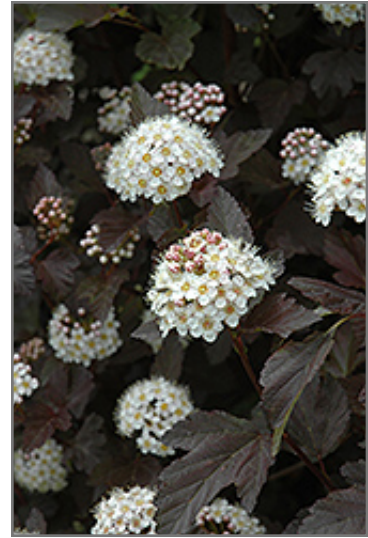

Diablo Ninebark flowers
Photo courtesy of NetPS Plant Finder