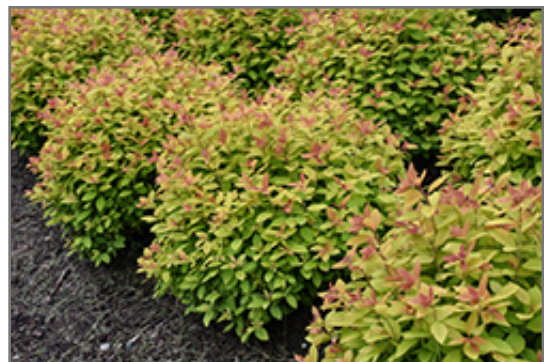

Double Play Big Bang Spirea
Photo courtesy of NetPS Plant Finder