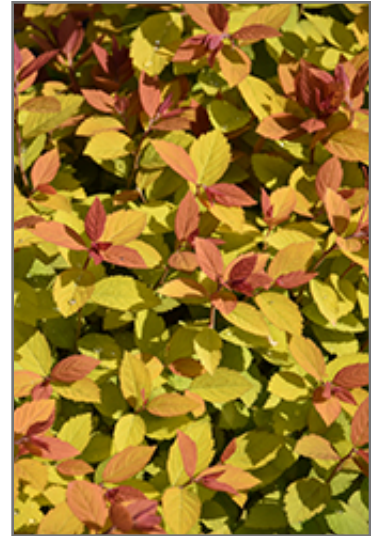

Double Play Big Bang Spirea foliage
Photo courtesy of NetPS Plant Finder