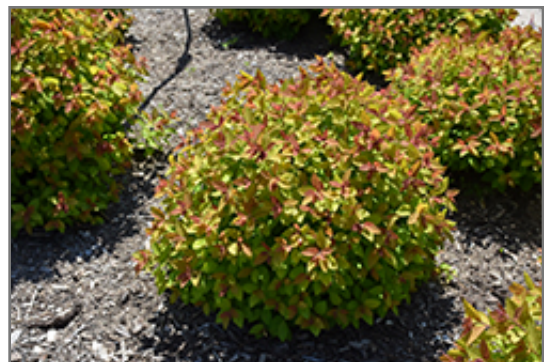

Double Play Big Bang Spirea
Photo courtesy of NetPS Plant Finder